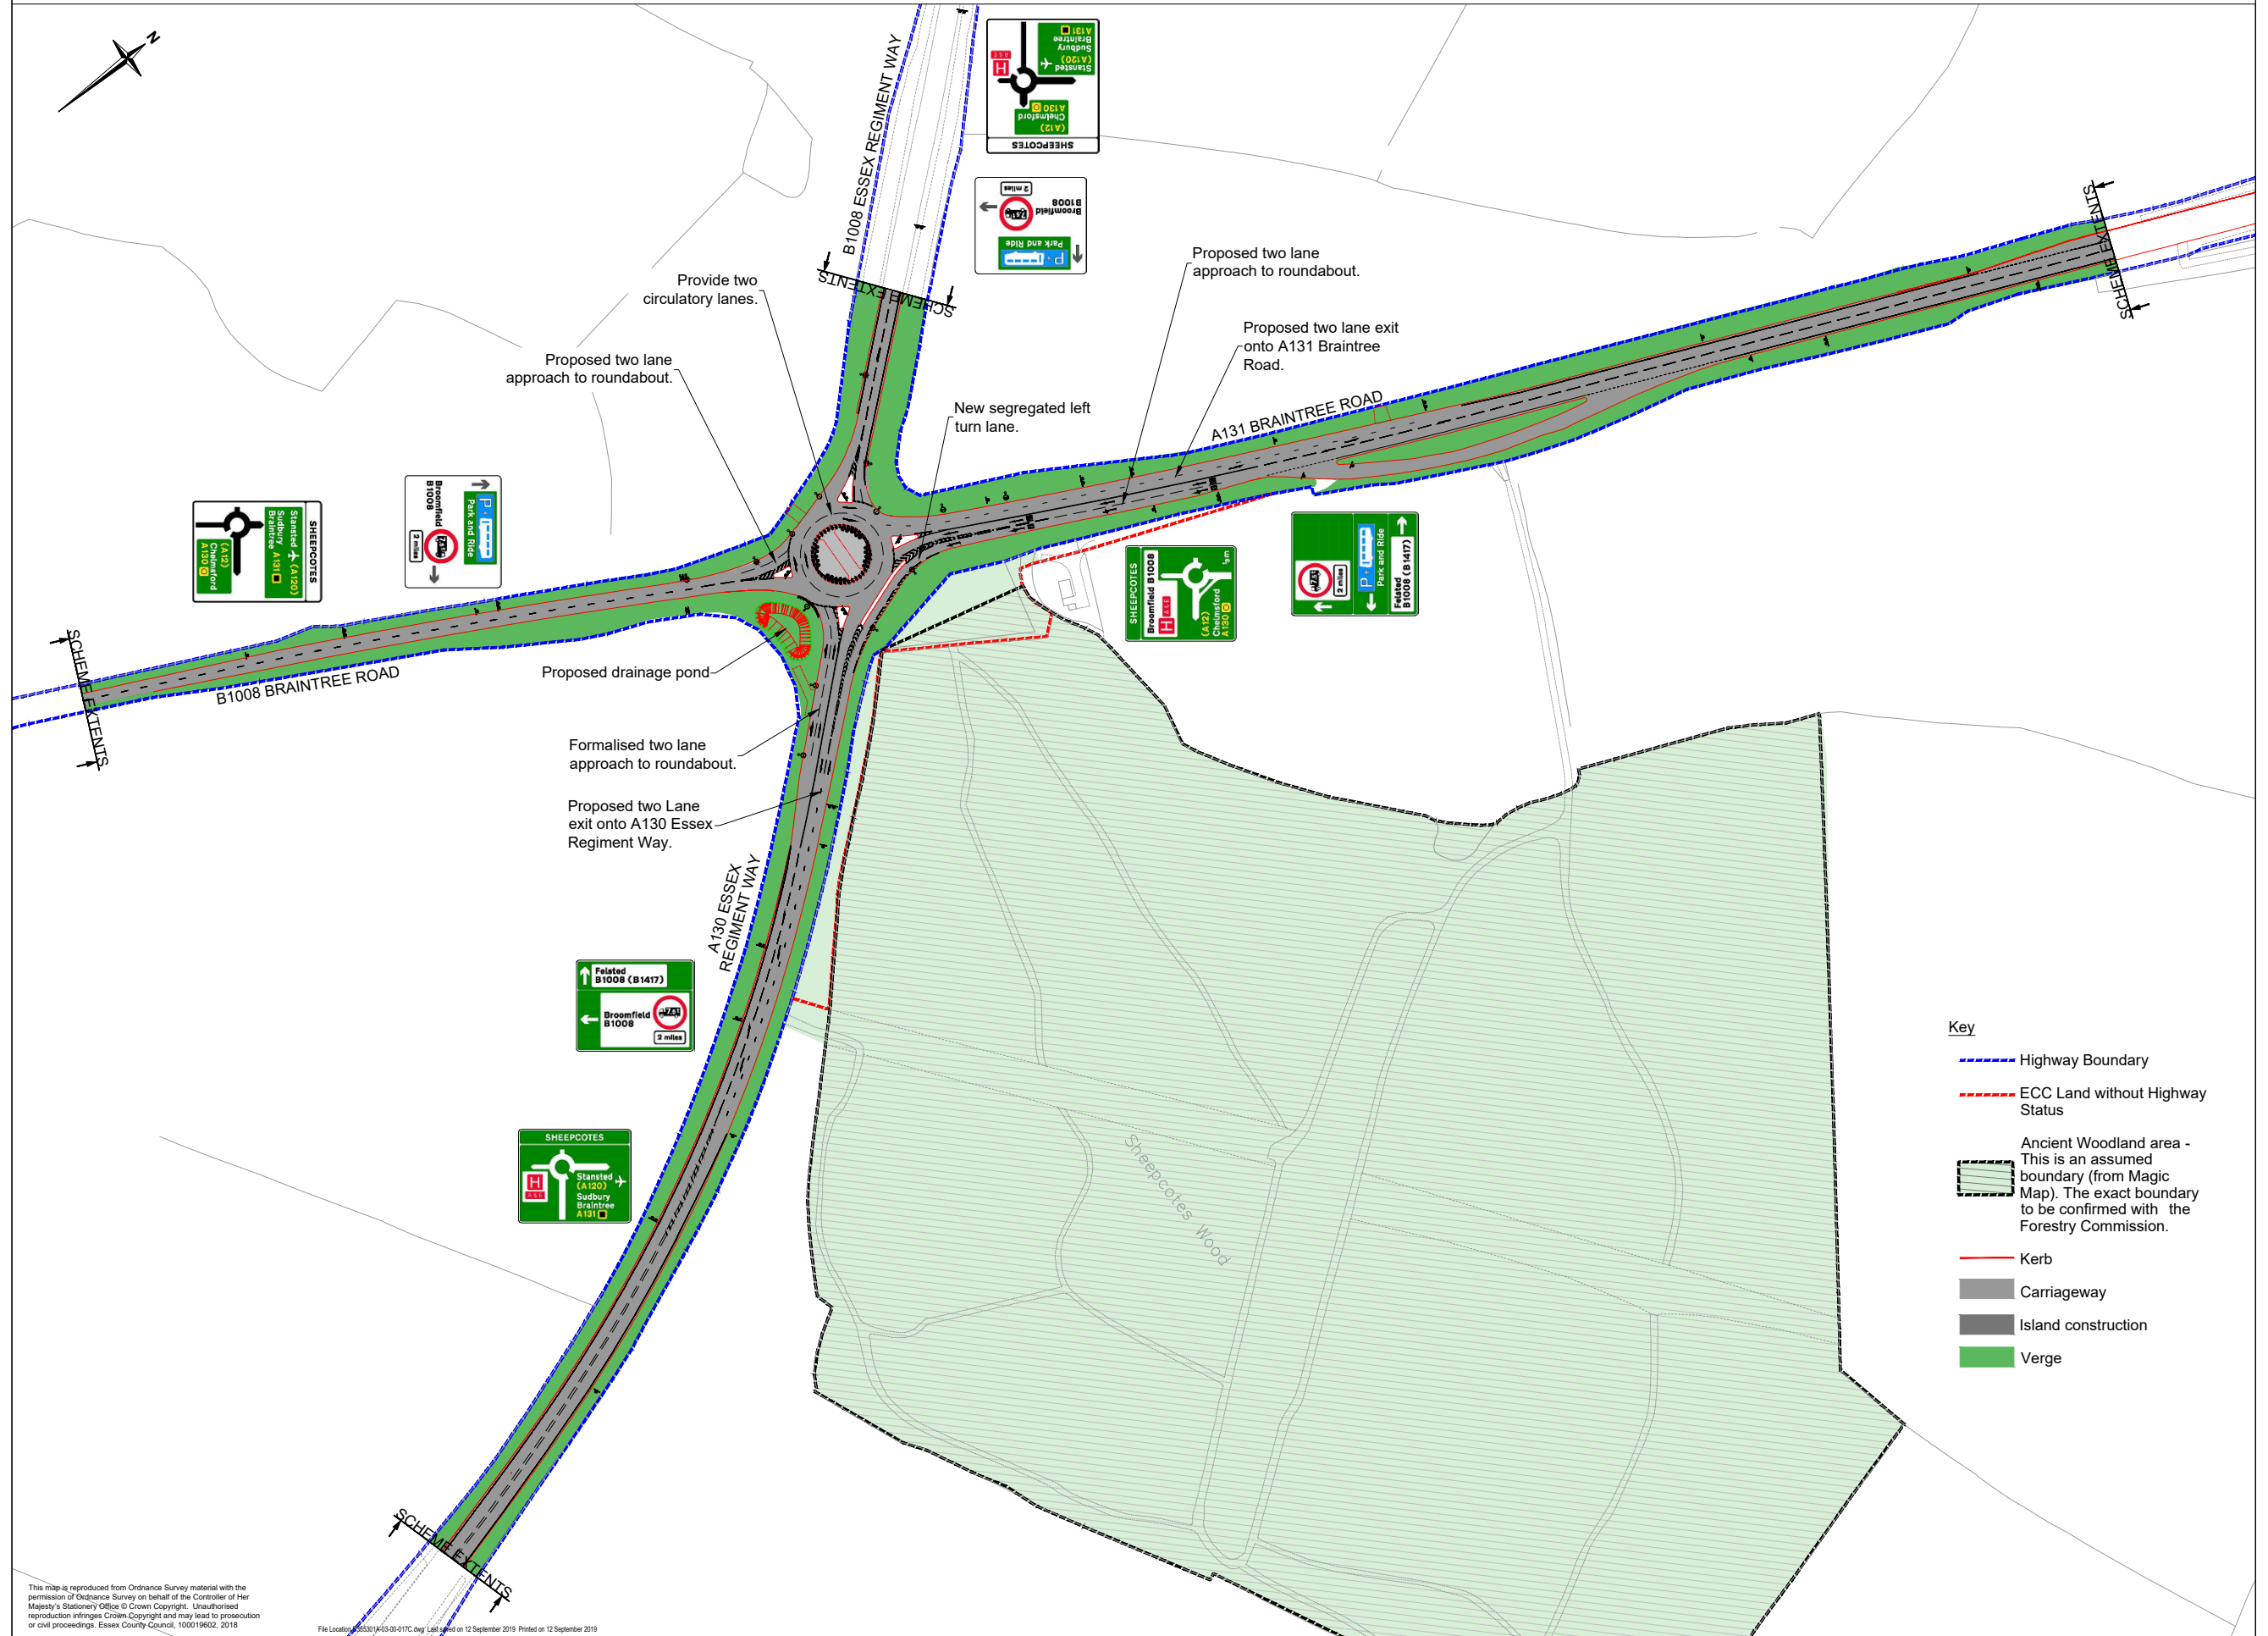

A131 CHELMSFORD TO BRAINTREE RBS SHEEPCOTES ROUNDABOUT LAYOUT